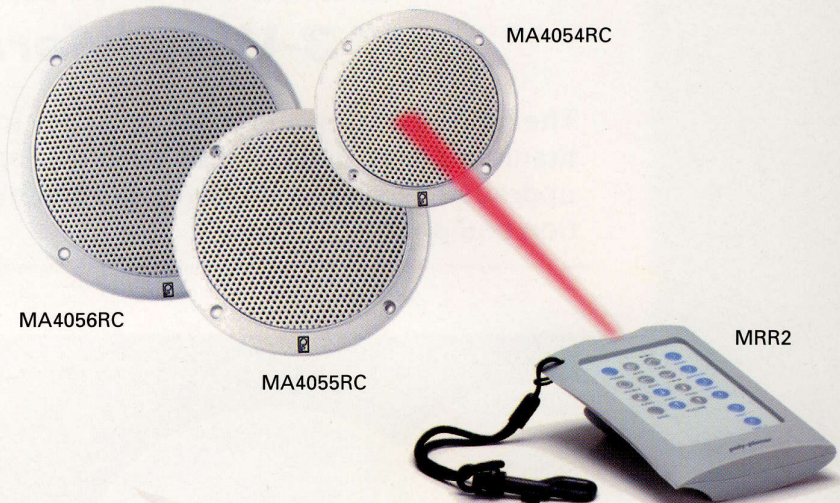

MS40-RC Series Infrared Remote Control Speakers

Poly-Planar's innovative Infrared Remote Control Speakers let you control the volume, the source – even the power – of your PolyPlanar audio center by pointing a waterproof, floating handheld remote control directly at the speaker. Control the sound from the cockpit or another cabin while your audio center remains protected below deck.

They combine a midrange polycarbonate cone with a 1" mylar tweeter for full range frequency response and handle 80 watts of peak power per pair. The optional waterproof remote features a convenient lanyard and floats if dropped overboard.

MA9020 Gunwale-Mount Speakers

Mount these full-sized speakers out of the way under the gunwale, where they're protected from the elements, yet close enough to deliver rich, full sound. The molded, one-piece plastic grill protects the speaker components from splash and spray. The two-way vented port design offers full range response. Peak power 200 watts/pair.